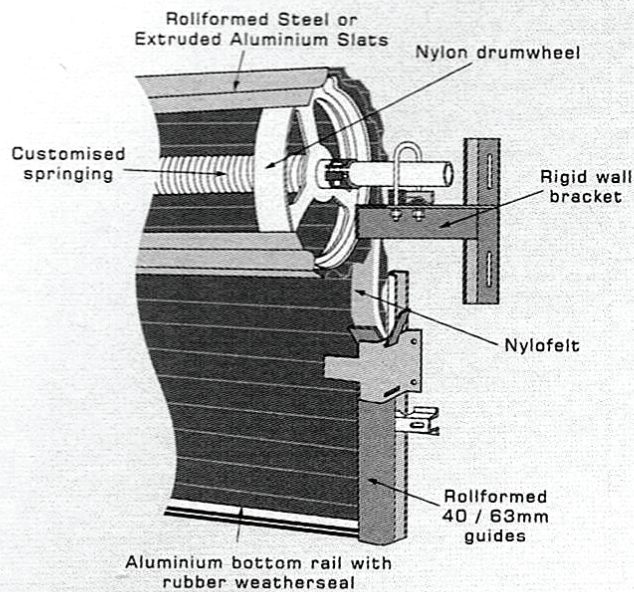

Features

Specifications, details and guides are subject to change without notice

347 Great South Road, Takanini, Auckland
Phone 09-298-1408 Fax 09-298-1409
www.doors2000.co.nz